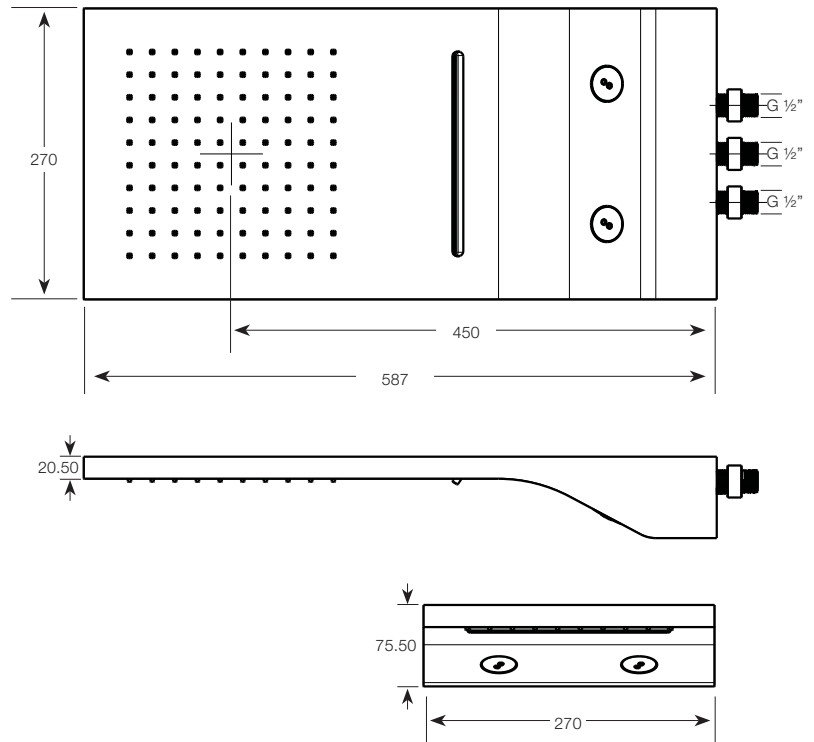

Spring MCRC-590-270

Wall-Mounted Shower Head

TOOLS/PARTS LIST

MEASUREMENTS: mm