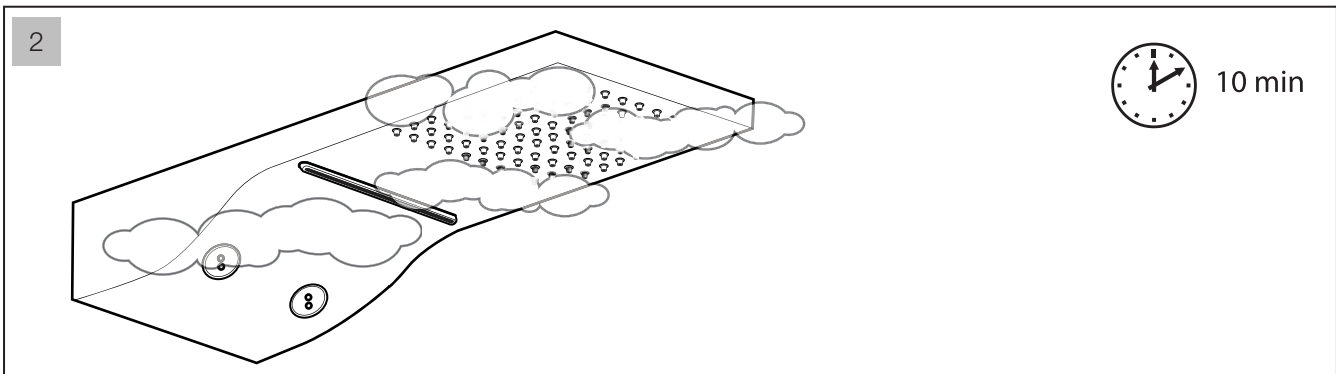

Spring MCRC-590/270

Wall-Mounted Shower Head

aquatica®

Function : Form : Fashion

CLEANING TIPS

aquatica®

Function : Form : Fashion