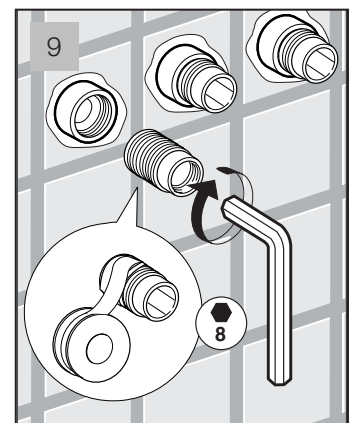

aquatica®

Function : Form : Fashion

Spring MCRC-590/270

Wall-Mounted Shower Head

Installation & Care Manual

INTERNATIONAL

Spring MCRC-590-270

Wall-Mounted Shower Head

Function : Form : Fashion

MEASUREMENTS: mm

aquatica®

Function : Form : Fashion

Spring MCRC-590/270

Wall-Mounted Shower Head

INSTALLATION SEQUENCE continued

Spring MCRC-590/270

Wall-Mounted Shower Head

INSTALLATION SEQUENCE continued

aquatica®

Function : Form : Fashion

aquatica®

Function : Form : Fashion

Spring MCRC-590/270

Wall-Mounted Shower Head

INSTALLATION SEQUENCE continued

Spring MCRC-590/270

Wall-Mounted Shower Head

INSTALLATION SEQUENCE continued

aquatica®

Function : Form : Fashion

aquatica®

Function : Form : Fashion