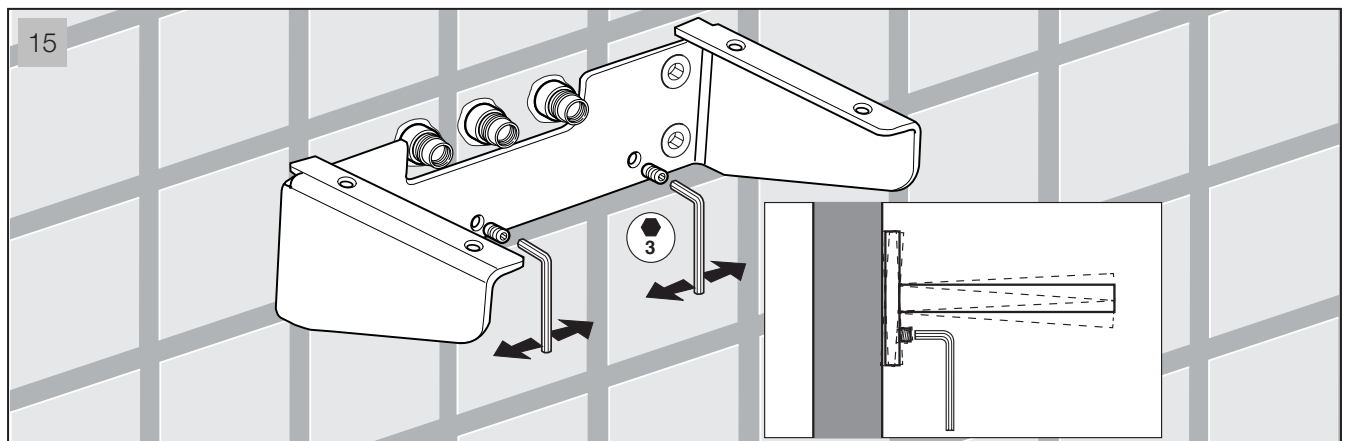

aquatica®

Function : Form : Fashion

Spring MCRC-590/270

Wall-Mounted Shower Head

Installation & Care Manual

INTERNATIONAL

Spring MCRC-590-270

Wall-Mounted Shower Head

Function : Form : Fashion

MEASUREMENTS: mm

aquatica®

Function : Form : Fashion

Spring MCRC-590/270

Wall-Mounted Shower Head

INSTALLATION SEQUENCE continued

Spring MCRC-590/270

Wall-Mounted Shower Head

INSTALLATION SEQUENCE continued

aquatica®

Function : Form : Fashion

aquatica®

Function : Form : Fashion

Spring MCRC-590/270

Wall-Mounted Shower Head

INSTALLATION SEQUENCE continued

Spring MCRC-590/270

Wall-Mounted Shower Head

INSTALLATION SEQUENCE continued

aquatica®

Function : Form : Fashion

aquatica®

Function : Form : Fashion