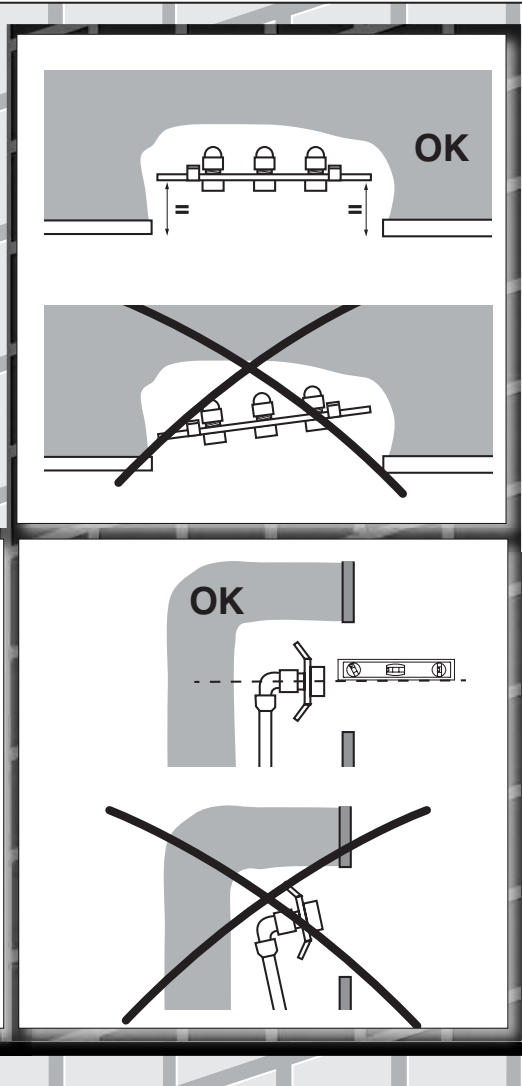

aquatica®

Function : Form : Fashion

Spring MCRC-590/270

Wall-Mounted Shower Head

Installation & Care Manual

INTERNATIONAL

Spring MCRC-590-270

Wall-Mounted Shower Head

Max: 70°C

Best: 38°C / 40°C

Waterflow:

Min: 15 litres/minute

Spring MCRC-590/270

Wall-Mounted Shower Head

INSTALLATION SEQUENCE

aquatica®

Function : Form : Fashion

MEASUREMENTS: mm

aquatica®

Function : Form : Fashion

Spring MCRC-590/270

Wall-Mounted Shower Head

INSTALLATION SEQUENCE continued

Spring MCRC-590/270

Wall-Mounted Shower Head

INSTALLATION SEQUENCE continued

aquatica®

Function : Form : Fashion

aquatica®

Function : Form : Fashion

Spring MCRC-590/270

Wall-Mounted Shower Head