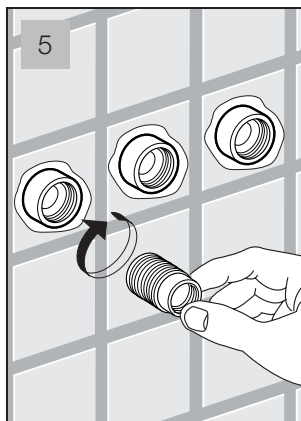

Function : Form : Fashion

MEASUREMENTS: mm

aquatica®

Function : Form : Fashion

Spring MCRC-590/270

Wall-Mounted Shower Head

INSTALLATION SEQUENCE continued

Spring MCRC-590/270

Wall-Mounted Shower Head

INSTALLATION SEQUENCE continued

aquatica®

Function : Form : Fashion

aquatica®

Function : Form : Fashion

Spring MCRC-590/270

Wall-Mounted Shower Head