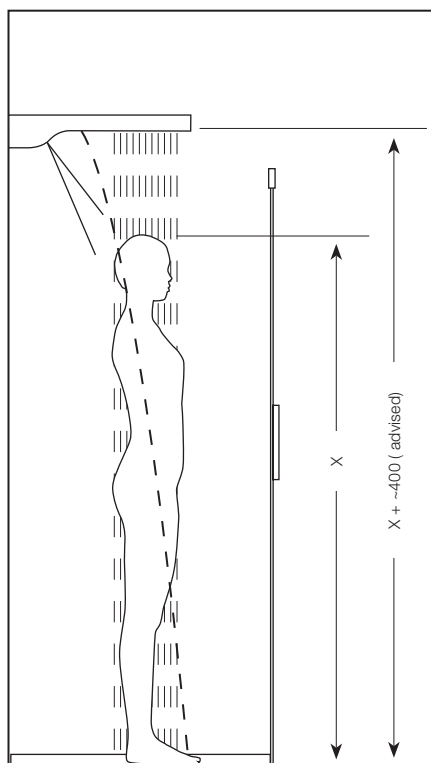

Spring MCRC-590-270

Wall-Mounted Shower Head

TOOLS/PARTS LIST

MEASUREMENTS: mm