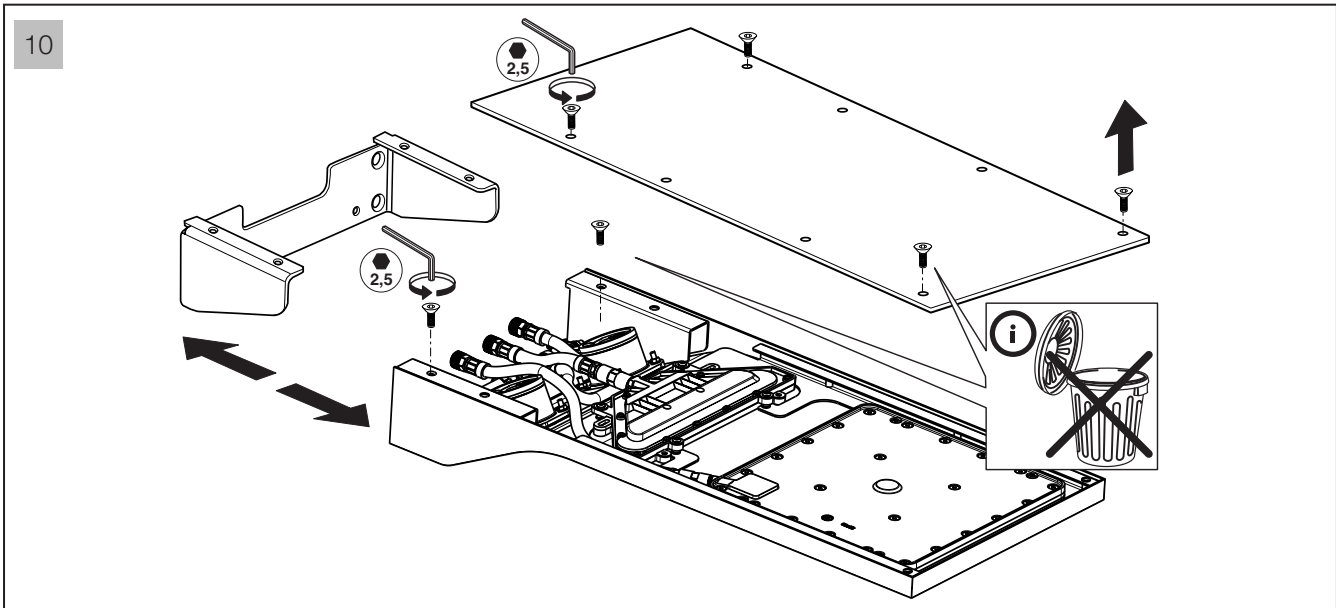

aquatica®

Function : Form : Fashion

Spring MCRC-590/270

Wall-Mounted Shower Head

Installation & Care Manual

INTERNATIONAL

Spring MCRC-590-270

Wall-Mounted Shower Head

Function : Form : Fashion

MEASUREMENTS: mm

aquatica®

Function : Form : Fashion

Spring MCRC-590/270

Wall-Mounted Shower Head

INSTALLATION SEQUENCE continued

Spring MCRC-590/270

Wall-Mounted Shower Head

INSTALLATION SEQUENCE continued

aquatica®

Function : Form : Fashion

aquatica®

Function : Form : Fashion

Spring MCRC-590/270

Wall-Mounted Shower Head