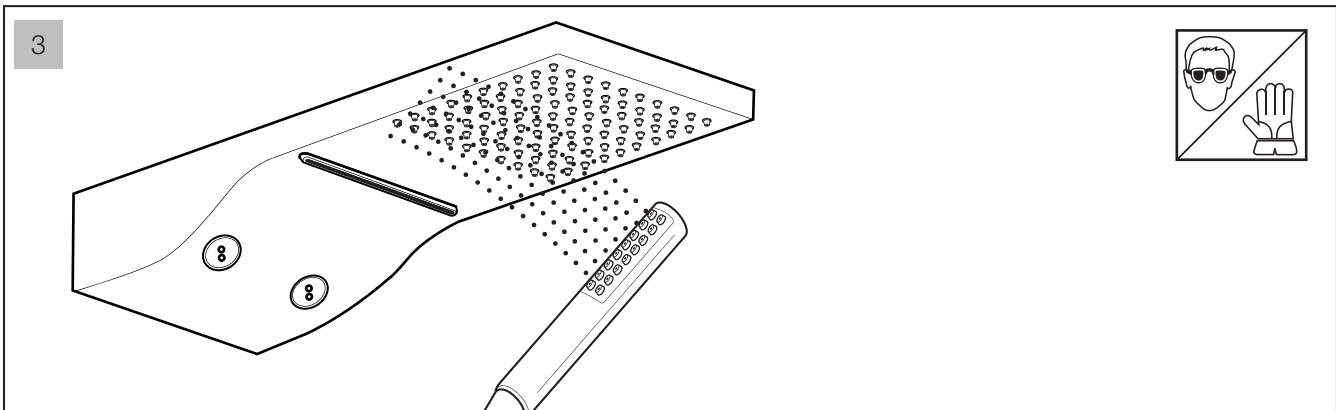

Spring MCRC-590/270

Wall-Mounted Shower Head

aquatica®

Function : Form : Fashion

CLEANING TIPS

aquatica®

Function : Form : Fashion