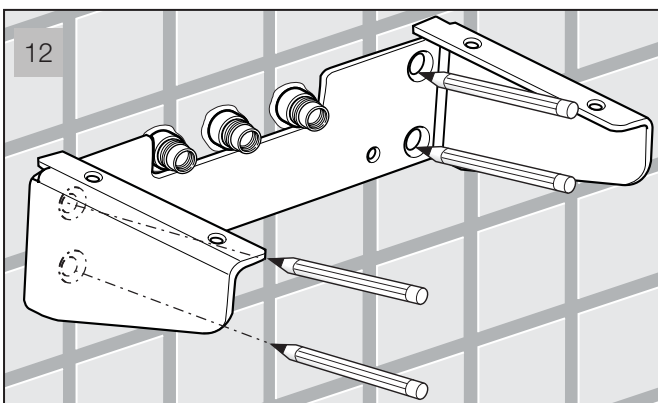

aquatica®

Function : Form : Fashion

Spring MCRC-590/270

Wall-Mounted Shower Head

Installation & Care Manual

INTERNATIONAL

Spring MCRC-590-270

Wall-Mounted Shower Head

Function : Form : Fashion

MEASUREMENTS: mm

aquatica®

Function : Form : Fashion

Spring MCRC-590/270

Wall-Mounted Shower Head

INSTALLATION SEQUENCE continued

Spring MCRC-590/270

Wall-Mounted Shower Head

INSTALLATION SEQUENCE continued

aquatica®

Function : Form : Fashion

aquatica®

Function : Form : Fashion

Spring MCRC-590/270

Wall-Mounted Shower Head