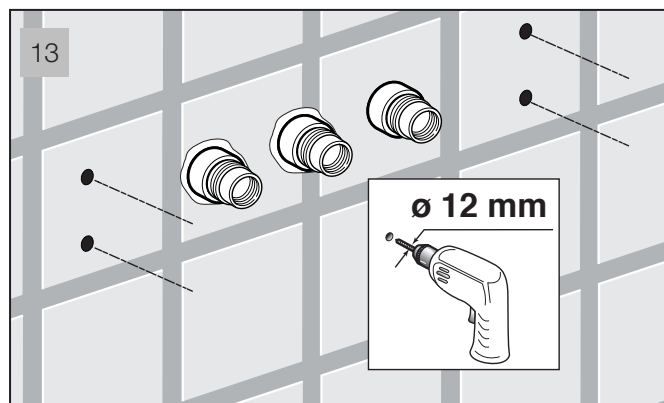

aquatica®

Function : Form : Fashion

Spring MCRC-590/270

Wall-Mounted Shower Head

Installation & Care Manual

INTERNATIONAL

Spring MCRC-590-270

Wall-Mounted Shower Head

Function : Form : Fashion

MEASUREMENTS: mm

aquatica®

Function : Form : Fashion

Spring MCRC-590/270

Wall-Mounted Shower Head

INSTALLATION SEQUENCE continued

Spring MCRC-590/270

Wall-Mounted Shower Head

INSTALLATION SEQUENCE continued

aquatica®

Function : Form : Fashion

aquatica®

Function : Form : Fashion

Spring MCRC-590/270

Wall-Mounted Shower Head

INSTALLATION SEQUENCE continued

Spring MCRC-590/270

Wall-Mounted Shower Head

INSTALLATION SEQUENCE continued

aquatica®

Function : Form : Fashion

aquatica®

Function : Form : Fashion