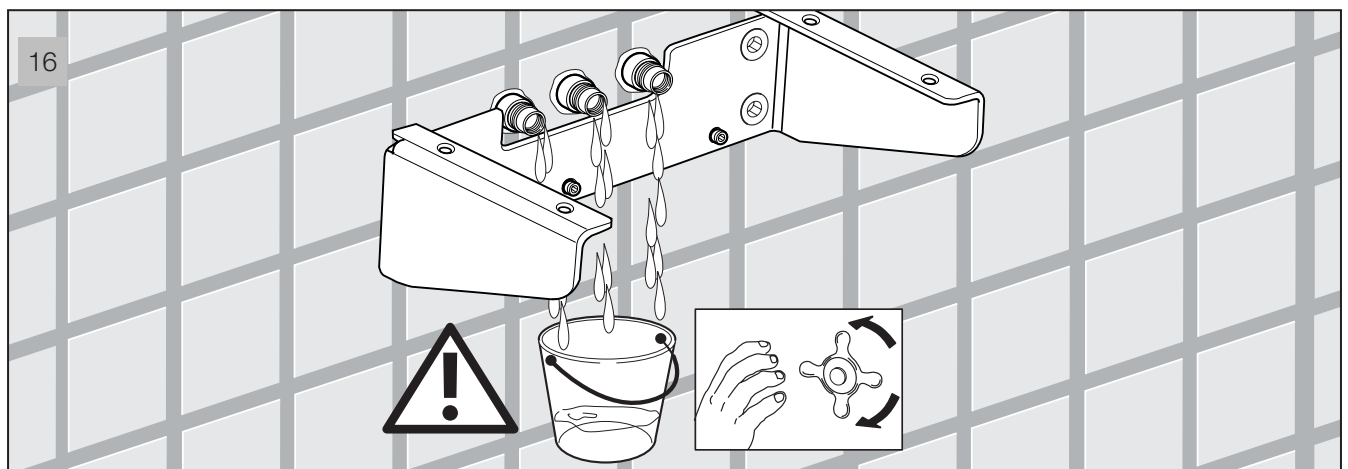

aquatica®

Function : Form : Fashion

Spring MCRC-590/270

Wall-Mounted Shower Head

Installation & Care Manual

INTERNATIONAL

Spring MCRC-590-270

Wall-Mounted Shower Head

Function : Form : Fashion

MEASUREMENTS: mm

aquatica®

Function : Form : Fashion

Spring MCRC-590/270

Wall-Mounted Shower Head

INSTALLATION SEQUENCE continued

Spring MCRC-590/270

Wall-Mounted Shower Head

INSTALLATION SEQUENCE continued

aquatica®

Function : Form : Fashion

aquatica®

Function : Form : Fashion

Spring MCRC-590/270

Wall-Mounted Shower Head

INSTALLATION SEQUENCE continued

Spring MCRC-590/270

Wall-Mounted Shower Head

INSTALLATION SEQUENCE continued

aquatica®

Function : Form : Fashion

aquatica®

Function : Form : Fashion