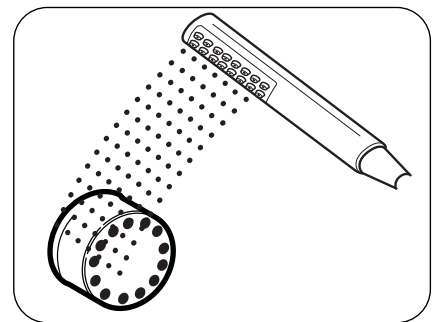

Spring MCRC-590/270

Wall-Mounted Shower Head

aquatica®

Function : Form : Fashion

CLEANING TIPS