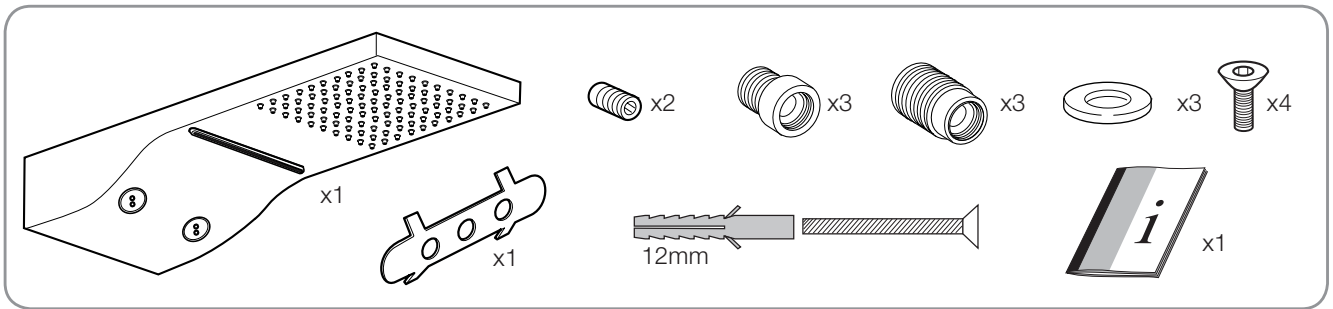

Spring MCRC-590-270

Wall-Mounted Shower Head

TOOLS/PARTS LIST

MEASUREMENTS: mm