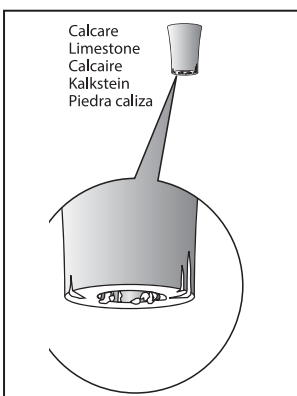

Spring MCRC-590/270

Wall-Mounted Shower Head

aquatica®

Function : Form : Fashion

CLEANING TIPS

aquatica®

Function : Form : Fashion