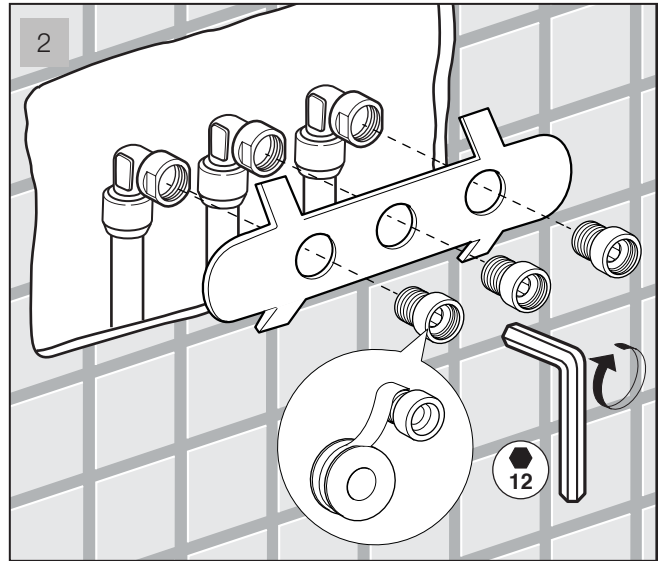

aquatica®

Function : Form : Fashion

Spring MCRC-590/270

Wall-Mounted Shower Head

Installation & Care Manual

INTERNATIONAL

Spring MCRC-590-270

Wall-Mounted Shower Head

Max: 70°C

Best: 38°C / 40°C

Waterflow:

Min: 15 litres/minute

Spring MCRC-590/270

Wall-Mounted Shower Head

INSTALLATION SEQUENCE

aquatica®

Function : Form : Fashion

MEASUREMENTS: mm

aquatica®

Function : Form : Fashion

Spring MCRC-590/270

Wall-Mounted Shower Head

INSTALLATION SEQUENCE continued

Spring MCRC-590/270

Wall-Mounted Shower Head

INSTALLATION SEQUENCE continued

aquatica®

Function : Form : Fashion

aquatica®

Function : Form : Fashion

Spring MCRC-590/270

Wall-Mounted Shower Head