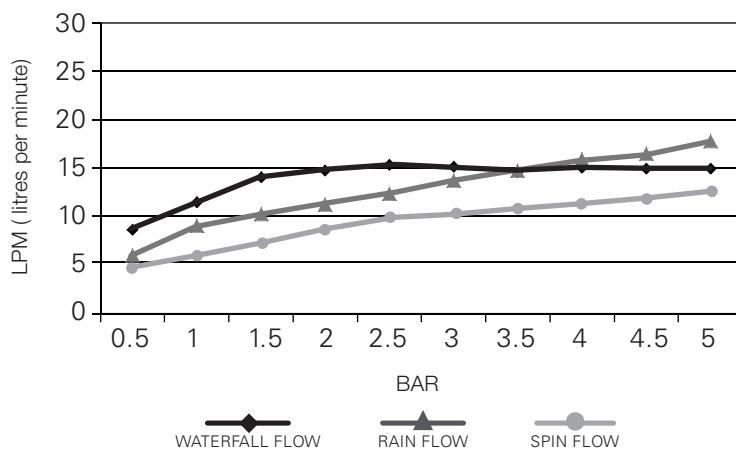

PLUMBING SPECIFICATIONS

Operating pressure:

Min: 1 bar (0,1 Mpa)

Max: 5 bar (0,5 Mpa)

Best: 3 bar (0,3 Mpa)

Operating Temperature:

Max: 70°C

Best: 38°C / 40°C

Waterflow:

Min: 15 litres/minute