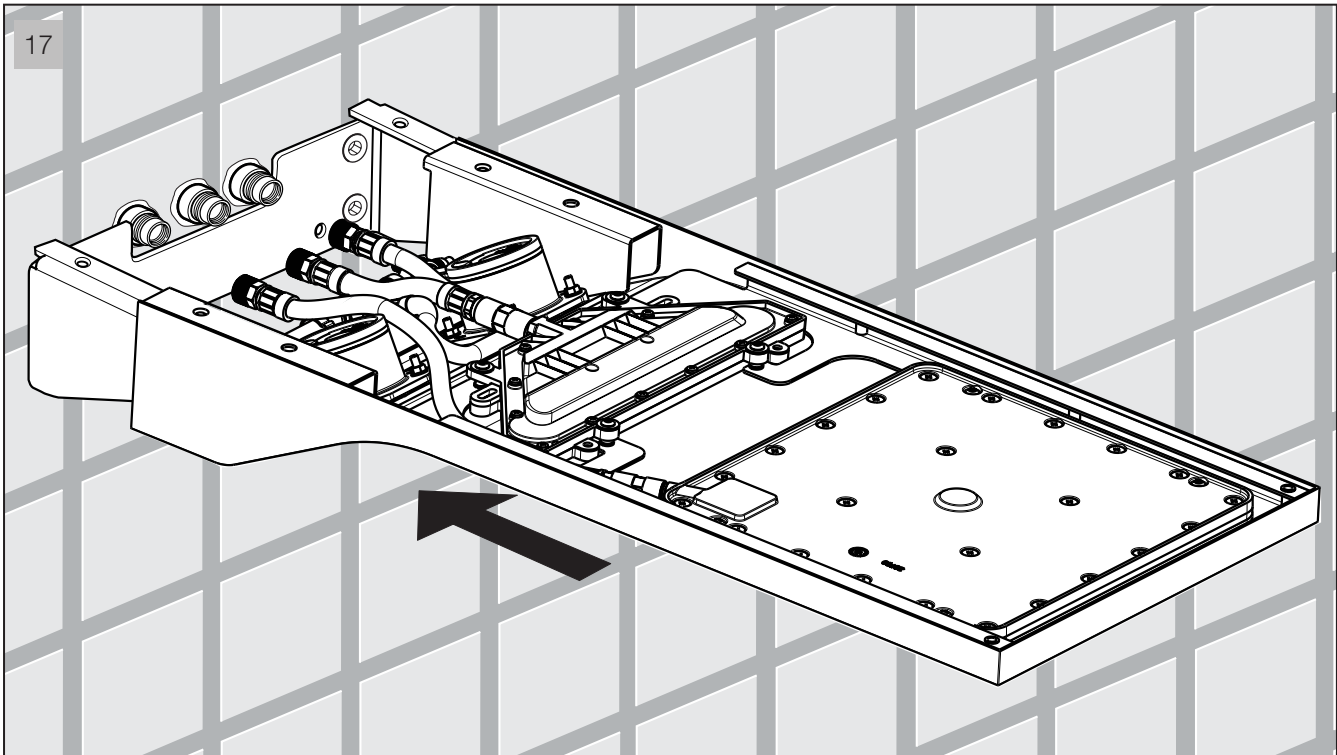

Function : Form : Fashion

MEASUREMENTS: mm

aquatica®

Function : Form : Fashion

Spring MCRC-590/270

Wall-Mounted Shower Head

INSTALLATION SEQUENCE continued

Spring MCRC-590/270

Wall-Mounted Shower Head

INSTALLATION SEQUENCE continued

aquatica®

Function : Form : Fashion

aquatica®

Function : Form : Fashion

Spring MCRC-590/270

Wall-Mounted Shower Head

INSTALLATION SEQUENCE continued

Spring MCRC-590/270

Wall-Mounted Shower Head

INSTALLATION SEQUENCE continued

aquatica®

Function : Form : Fashion

aquatica®

Function : Form : Fashion

Spring MCRC-590/270

Wall-Mounted Shower Head

aquatica®

Function : Form : Fashion

INSTALLATION SEQUENCE continued

Spring MCRC-590/270

Wall-Mounted Shower Head

aquatica®