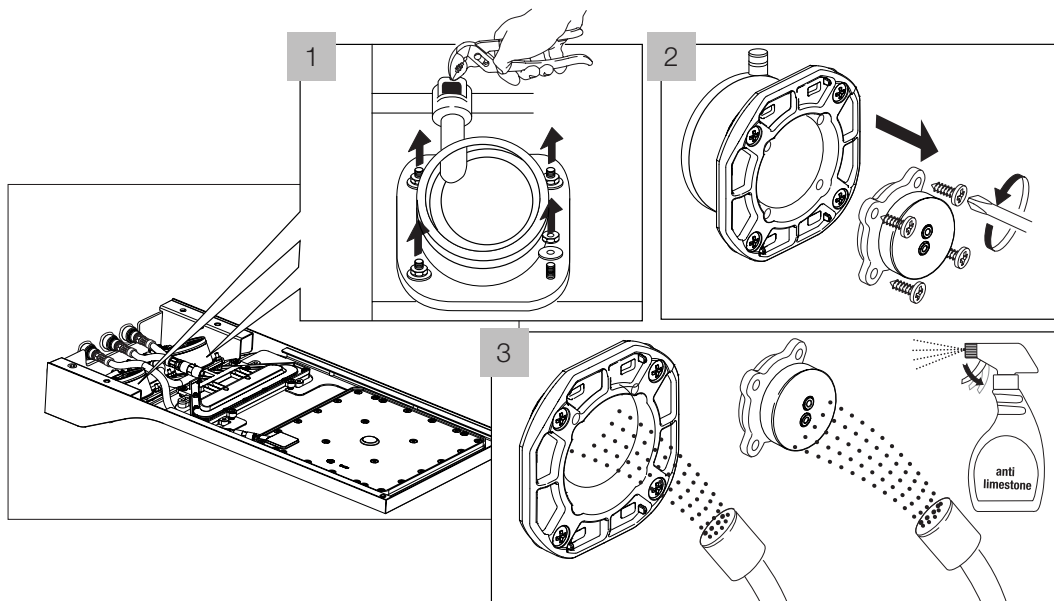

Spring MCRC-590/270

Wall-Mounted Shower Head

aquatica®

Function : Form : Fashion

CLEANING TIPS