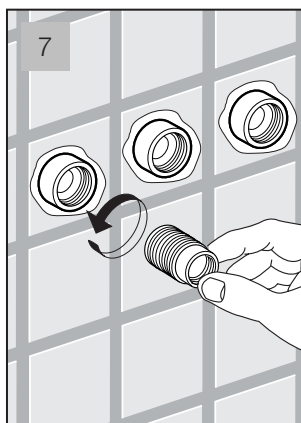

aquatica®

Function : Form : Fashion

Spring MCRC-590/270

Wall-Mounted Shower Head

Installation & Care Manual

INTERNATIONAL

Spring MCRC-590-270

Wall-Mounted Shower Head

Function : Form : Fashion

MEASUREMENTS: mm

aquatica®

Function : Form : Fashion

Spring MCRC-590/270

Wall-Mounted Shower Head

INSTALLATION SEQUENCE continued

Spring MCRC-590/270

Wall-Mounted Shower Head

INSTALLATION SEQUENCE continued

aquatica®

Function : Form : Fashion

aquatica®

Function : Form : Fashion

Spring MCRC-590/270

Wall-Mounted Shower Head