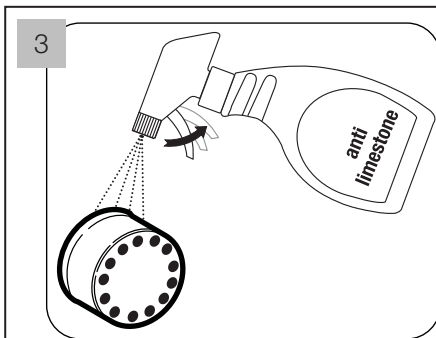

Spring MCRC-590/270

Wall-Mounted Shower Head

aquatica®

Function : Form : Fashion

CLEANING TIPS