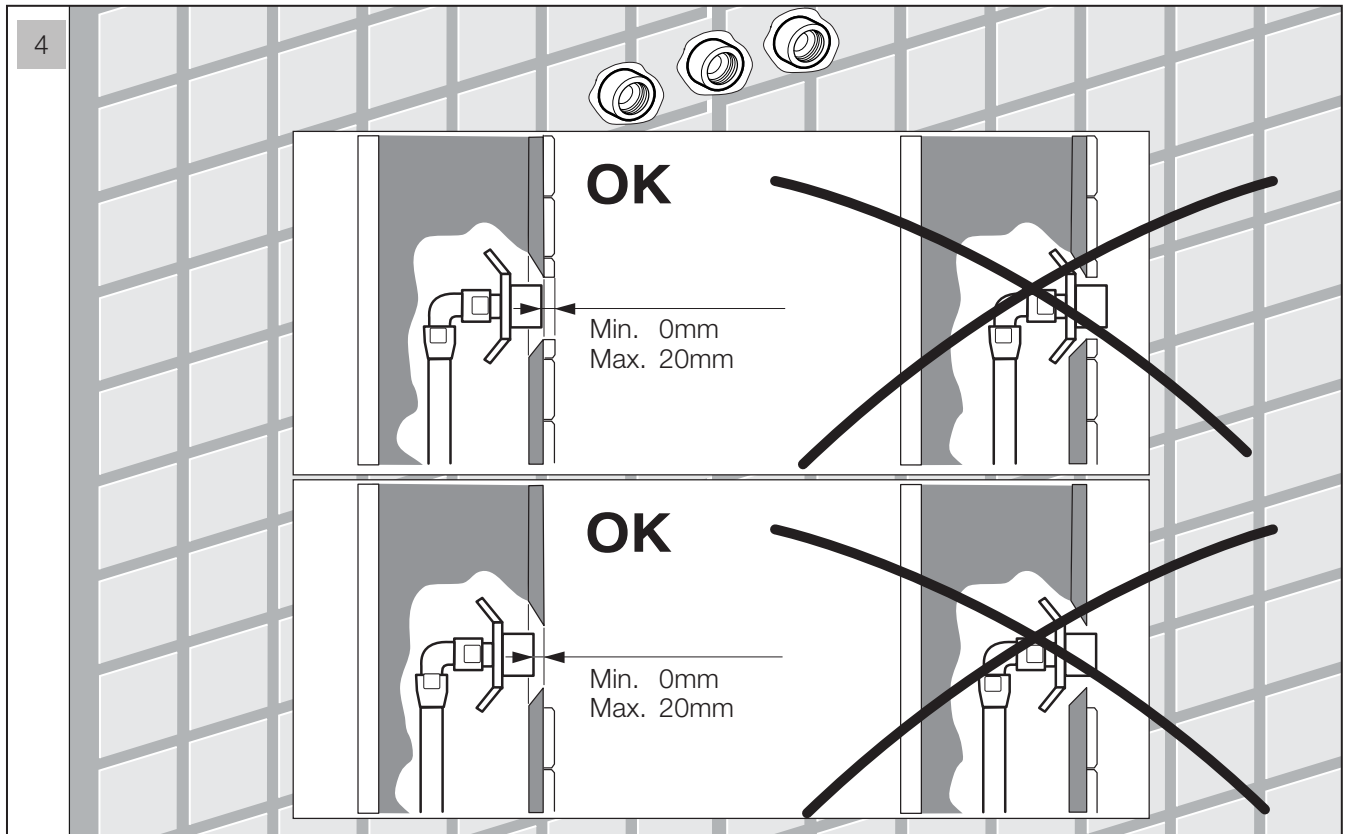

aquatica®

Function : Form : Fashion

Spring MCRC-590/270

Wall-Mounted Shower Head

Installation & Care Manual

INTERNATIONAL

Spring MCRC-590-270

Wall-Mounted Shower Head

Function : Form : Fashion

MEASUREMENTS: mm

aquatica®

Function : Form : Fashion

Spring MCRC-590/270

Wall-Mounted Shower Head

INSTALLATION SEQUENCE continued

Spring MCRC-590/270

Wall-Mounted Shower Head

INSTALLATION SEQUENCE continued

aquatica®

Function : Form : Fashion

aquatica®

Function : Form : Fashion

Spring MCRC-590/270

Wall-Mounted Shower Head

INSTALLATION SEQUENCE continued

Spring MCRC-590/270

Wall-Mounted Shower Head

INSTALLATION SEQUENCE continued

aquatica®

Function : Form : Fashion

aquatica®

Function : Form : Fashion