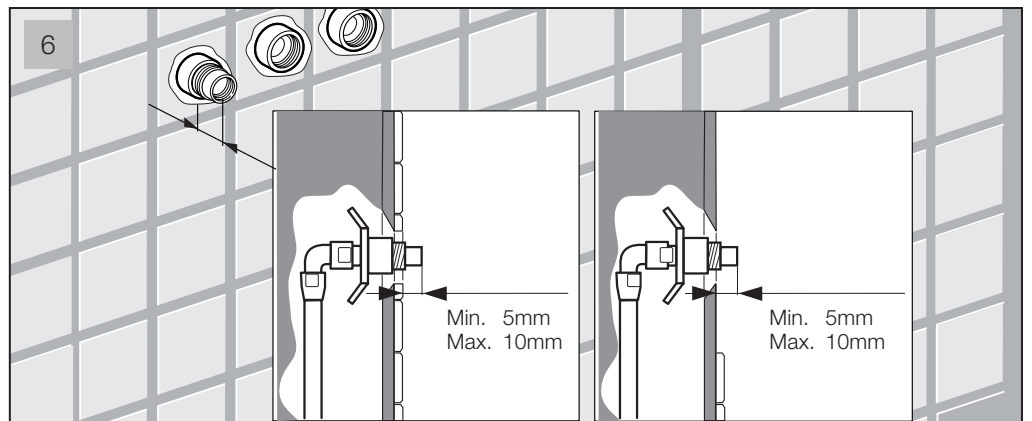

aquatica®

Function : Form : Fashion

Spring MCRC-590/270

Wall-Mounted Shower Head

Installation & Care Manual

INTERNATIONAL

Spring MCRC-590-270

Wall-Mounted Shower Head

Function : Form : Fashion

MEASUREMENTS: mm

aquatica®

Function : Form : Fashion

Spring MCRC-590/270

Wall-Mounted Shower Head

INSTALLATION SEQUENCE continued

Spring MCRC-590/270

Wall-Mounted Shower Head

INSTALLATION SEQUENCE continued

aquatica®

Function : Form : Fashion

aquatica®

Function : Form : Fashion

Spring MCRC-590/270

Wall-Mounted Shower Head

INSTALLATION SEQUENCE continued

Spring MCRC-590/270

Wall-Mounted Shower Head

INSTALLATION SEQUENCE continued

aquatica®

Function : Form : Fashion

aquatica®

Function : Form : Fashion