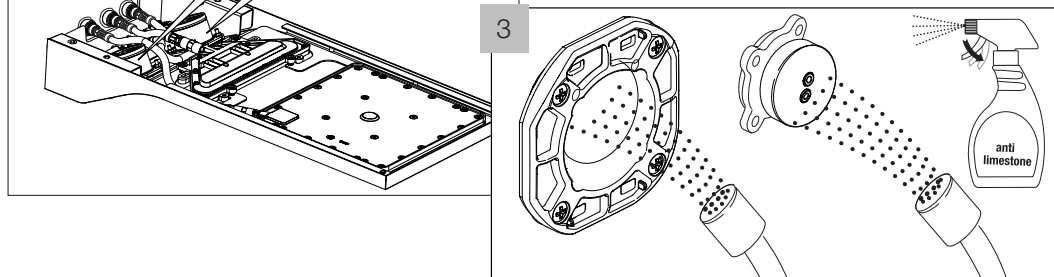

Spring MCRC-590/270

Wall-Mounted Shower Head

aquatica®

Function : Form : Fashion

CLEANING TIPS