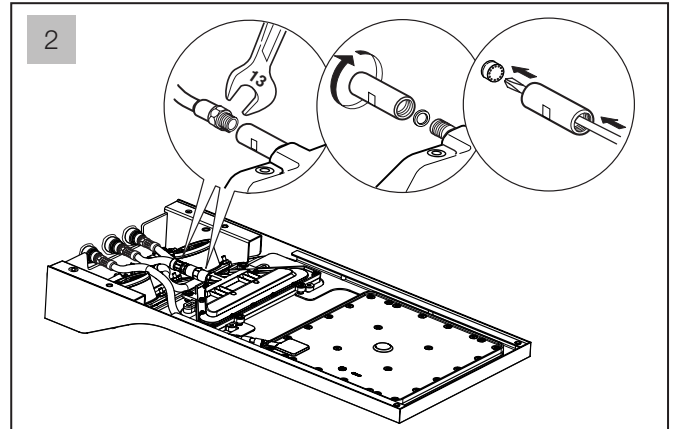

Spring MCRC-590/270

Wall-Mounted Shower Head

aquatica®

Function : Form : Fashion

CLEANING TIPS