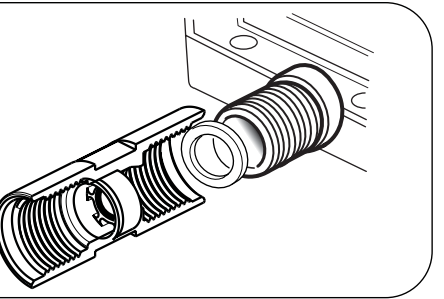

Spring MCRC-590/270

Wall-Mounted Shower Head

aquatica®

Function : Form : Fashion

CLEANING TIPS