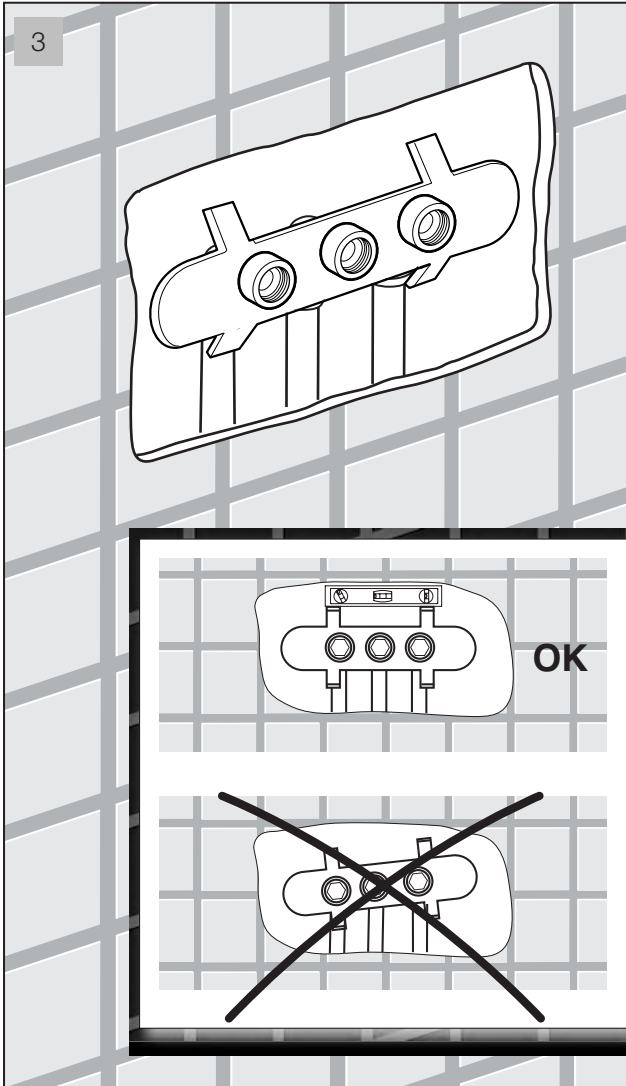

aquatica®

Function : Form : Fashion

Spring MCRC-590/270

Wall-Mounted Shower Head

Installation & Care Manual

INTERNATIONAL

Spring MCRC-590-270

Wall-Mounted Shower Head

Max: 70°C

Best: 38°C / 40°C

Waterflow:

Min: 15 litres/minute

Spring MCRC-590/270

Wall-Mounted Shower Head

INSTALLATION SEQUENCE

aquatica®

Function : Form : Fashion

MEASUREMENTS: mm

aquatica®

Function : Form : Fashion

Spring MCRC-590/270

Wall-Mounted Shower Head

INSTALLATION SEQUENCE continued

Spring MCRC-590/270

Wall-Mounted Shower Head

INSTALLATION SEQUENCE continued

aquatica®

Function : Form : Fashion

aquatica®

Function : Form : Fashion

Spring MCRC-590/270

Wall-Mounted Shower Head