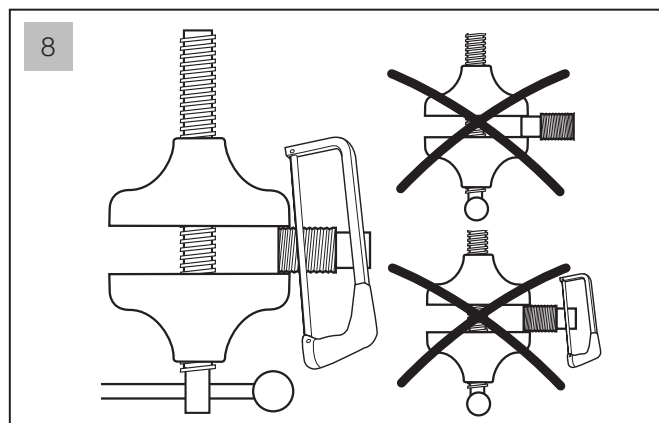

aquatica®

Function : Form : Fashion

Spring MCRC-590/270

Wall-Mounted Shower Head

Installation & Care Manual

INTERNATIONAL

Spring MCRC-590-270

Wall-Mounted Shower Head

Function : Form : Fashion

MEASUREMENTS: mm

aquatica®

Function : Form : Fashion

Spring MCRC-590/270

Wall-Mounted Shower Head

INSTALLATION SEQUENCE continued

Spring MCRC-590/270

Wall-Mounted Shower Head

INSTALLATION SEQUENCE continued

aquatica®

Function : Form : Fashion

aquatica®

Function : Form : Fashion

Spring MCRC-590/270

Wall-Mounted Shower Head

INSTALLATION SEQUENCE continued

Spring MCRC-590/270

Wall-Mounted Shower Head

INSTALLATION SEQUENCE continued

aquatica®

Function : Form : Fashion

aquatica®

Function : Form : Fashion