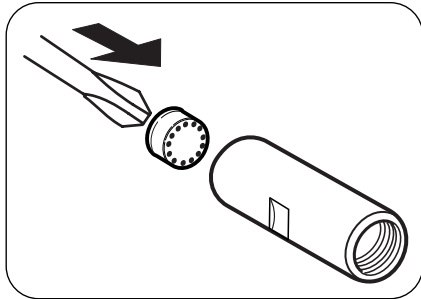

Spring MCRC-590/270

Wall-Mounted Shower Head

aquatica®

Function : Form : Fashion

CLEANING TIPS