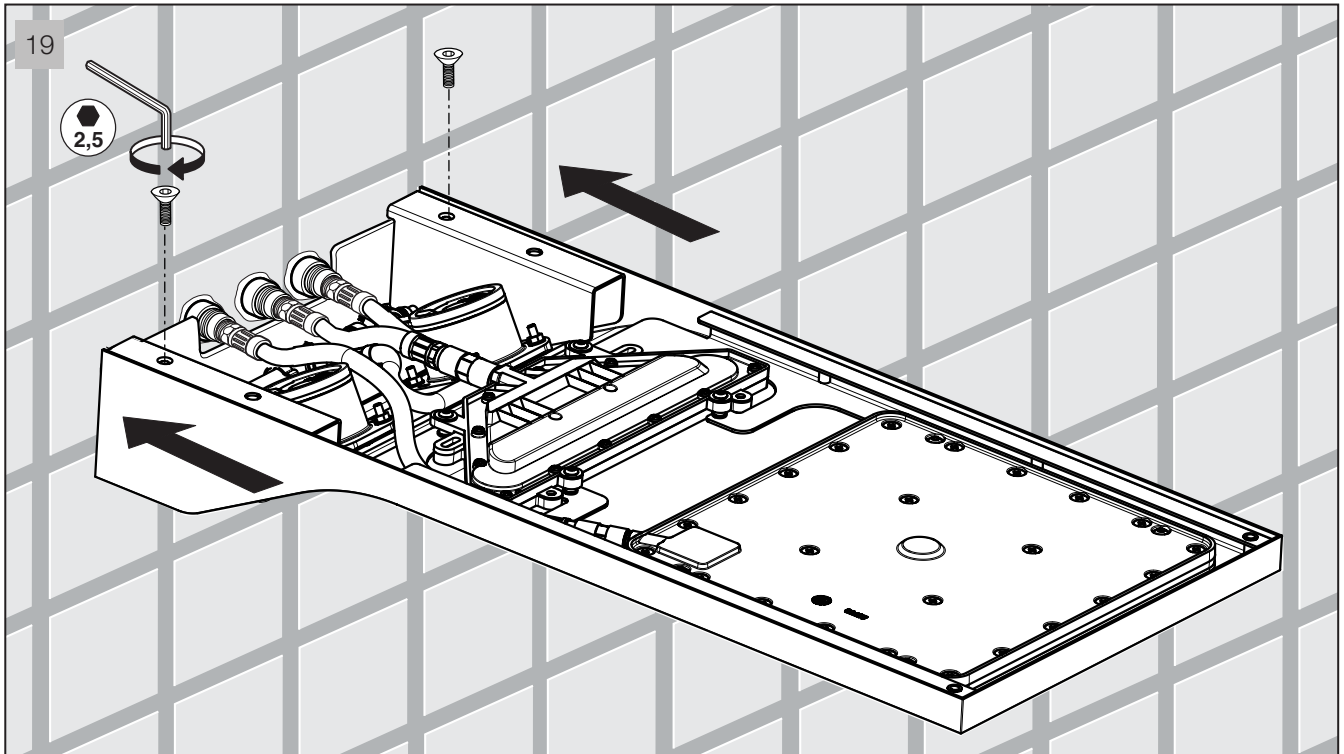

Function : Form : Fashion

MEASUREMENTS: mm

aquatica®

Function : Form : Fashion

Spring MCRC-590/270

Wall-Mounted Shower Head

INSTALLATION SEQUENCE continued

Spring MCRC-590/270

Wall-Mounted Shower Head

INSTALLATION SEQUENCE continued

aquatica®

Function : Form : Fashion

aquatica®

Function : Form : Fashion

Spring MCRC-590/270

Wall-Mounted Shower Head

INSTALLATION SEQUENCE continued

Spring MCRC-590/270

Wall-Mounted Shower Head

INSTALLATION SEQUENCE continued

aquatica®

Function : Form : Fashion

aquatica®

Function : Form : Fashion

Spring MCRC-590/270

Wall-Mounted Shower Head

aquatica®

Function : Form : Fashion

INSTALLATION SEQUENCE continued

Spring MCRC-590/270

Wall-Mounted Shower Head

aquatica®