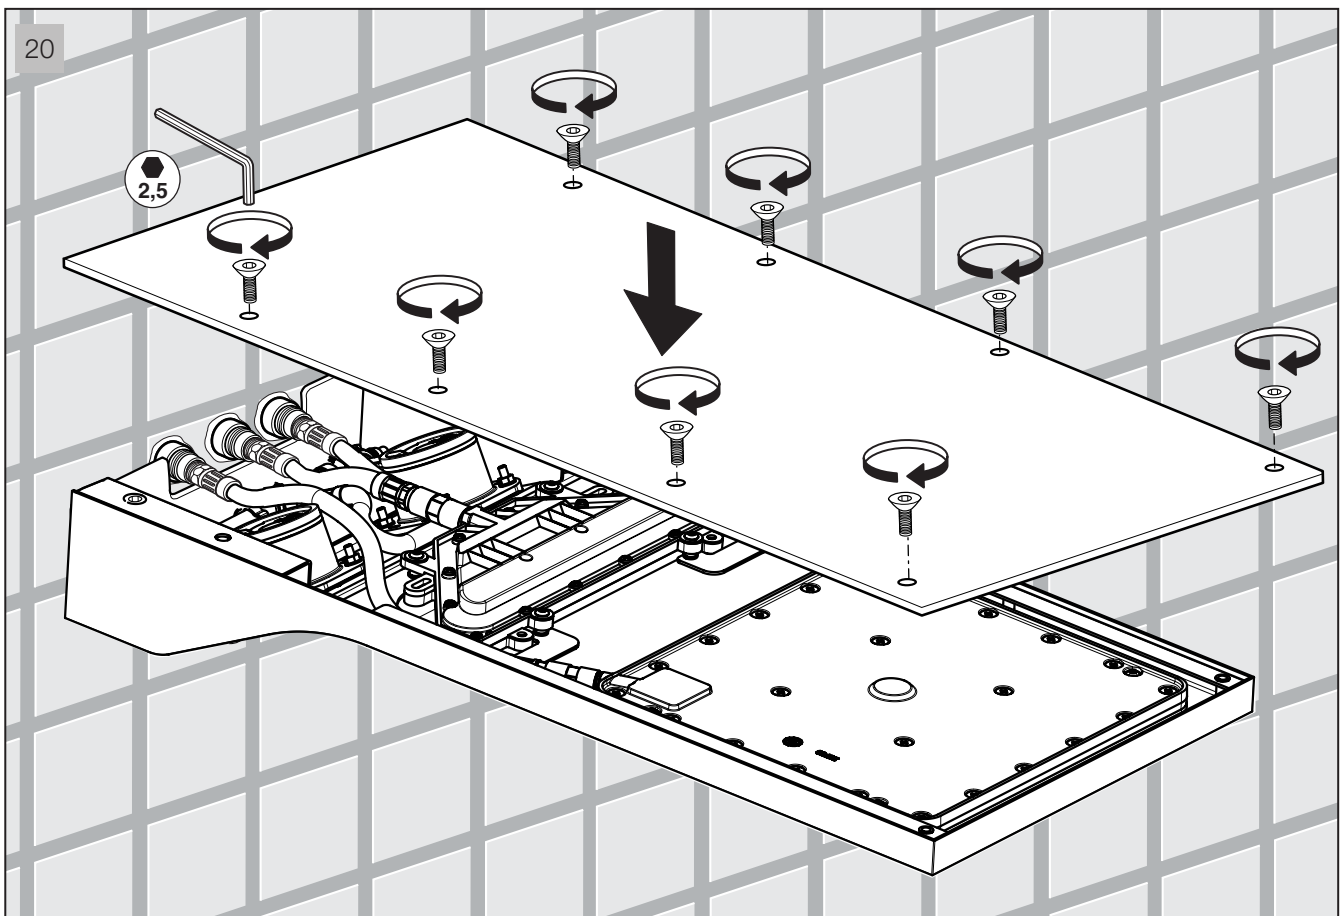

Function : Form : Fashion

MEASUREMENTS: mm

aquatica®

Function : Form : Fashion

Spring MCRC-590/270

Wall-Mounted Shower Head

INSTALLATION SEQUENCE continued

Spring MCRC-590/270

Wall-Mounted Shower Head

INSTALLATION SEQUENCE continued

aquatica®

Function : Form : Fashion

aquatica®

Function : Form : Fashion

Spring MCRC-590/270

Wall-Mounted Shower Head

INSTALLATION SEQUENCE continued

Spring MCRC-590/270

Wall-Mounted Shower Head

INSTALLATION SEQUENCE continued

aquatica®

Function : Form : Fashion

aquatica®

Function : Form : Fashion

Spring MCRC-590/270

Wall-Mounted Shower Head

aquatica®

Function : Form : Fashion

INSTALLATION SEQUENCE continued

Spring MCRC-590/270

Wall-Mounted Shower Head

aquatica®