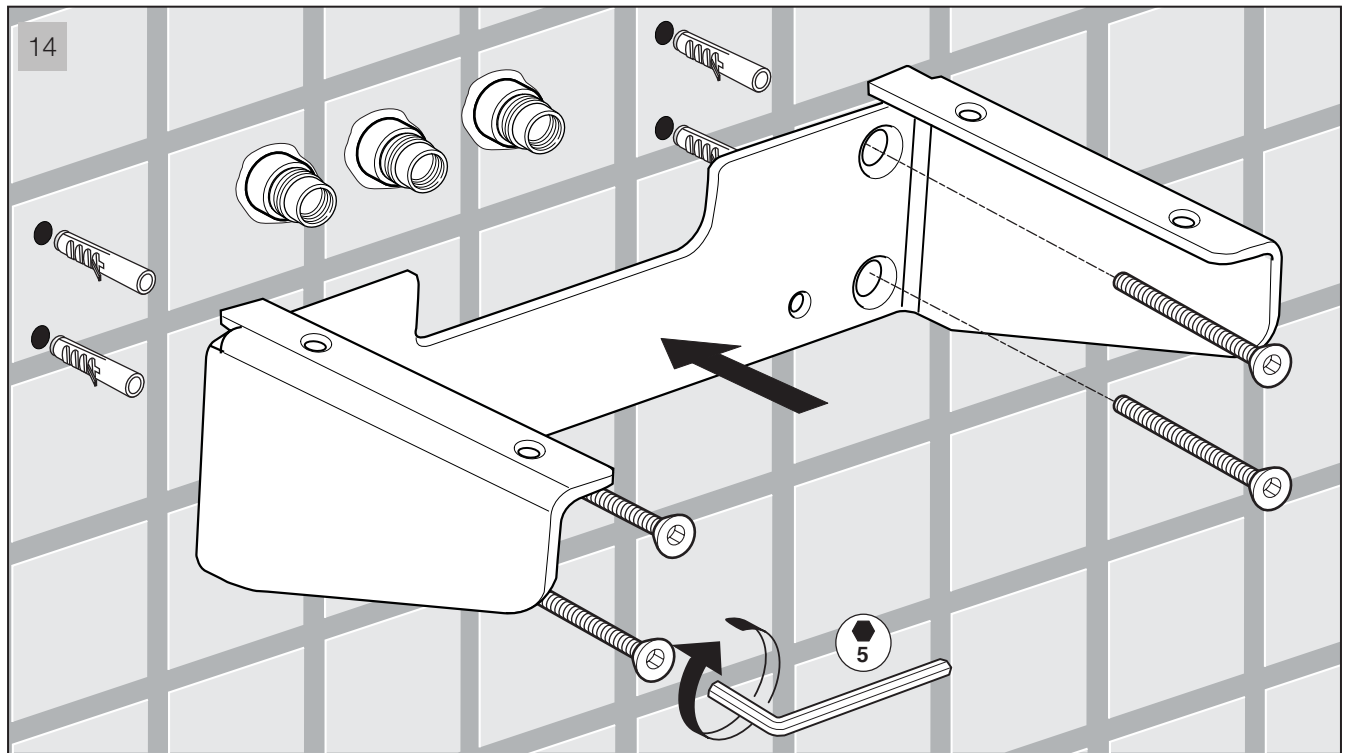

aquatica®

Function : Form : Fashion

Spring MCRC-590/270

Wall-Mounted Shower Head

Installation & Care Manual

INTERNATIONAL

Spring MCRC-590-270

Wall-Mounted Shower Head

Function : Form : Fashion

MEASUREMENTS: mm

aquatica®

Function : Form : Fashion

Spring MCRC-590/270

Wall-Mounted Shower Head

INSTALLATION SEQUENCE continued

Spring MCRC-590/270

Wall-Mounted Shower Head

INSTALLATION SEQUENCE continued

aquatica®

Function : Form : Fashion

aquatica®

Function : Form : Fashion

Spring MCRC-590/270

Wall-Mounted Shower Head

INSTALLATION SEQUENCE continued

Spring MCRC-590/270

Wall-Mounted Shower Head

INSTALLATION SEQUENCE continued

aquatica®

Function : Form : Fashion

aquatica®

Function : Form : Fashion