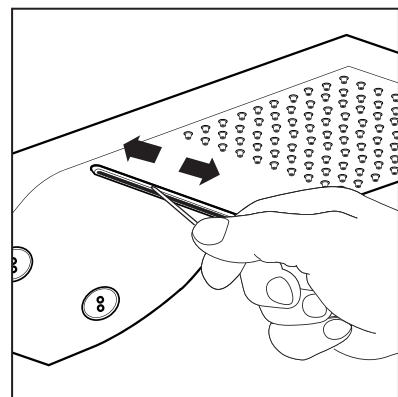

Spring MCRC-590/270

Wall-Mounted Shower Head

aquatica®

Function : Form : Fashion

CLEANING TIPS

aquatica®

Function : Form : Fashion