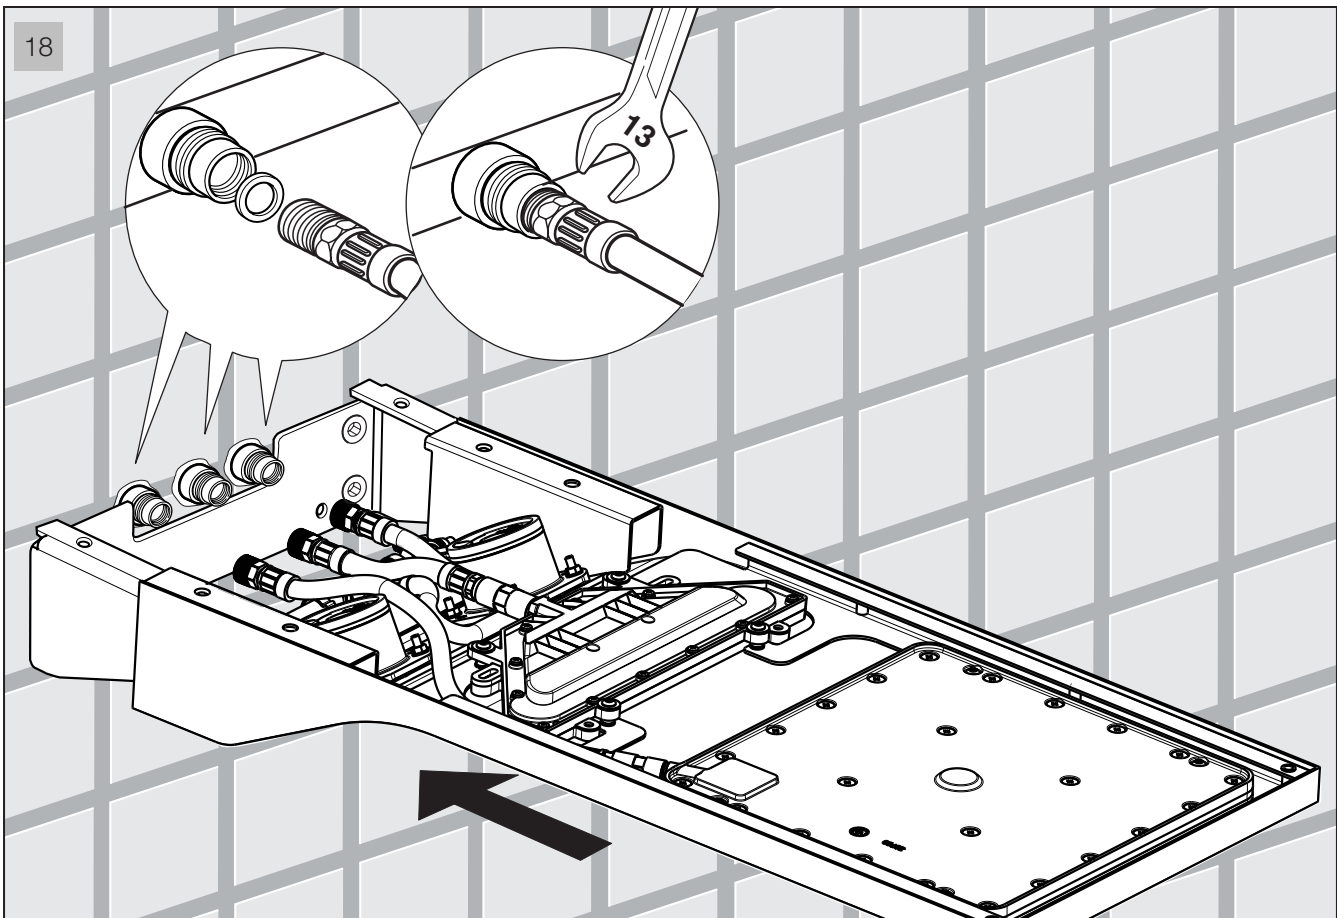

Function : Form : Fashion

MEASUREMENTS: mm

aquatica®

Function : Form : Fashion

Spring MCRC-590/270

Wall-Mounted Shower Head

INSTALLATION SEQUENCE continued

Spring MCRC-590/270

Wall-Mounted Shower Head

INSTALLATION SEQUENCE continued

aquatica®

Function : Form : Fashion

aquatica®

Function : Form : Fashion

Spring MCRC-590/270

Wall-Mounted Shower Head

INSTALLATION SEQUENCE continued

Spring MCRC-590/270

Wall-Mounted Shower Head

INSTALLATION SEQUENCE continued

aquatica®

Function : Form : Fashion

aquatica®

Function : Form : Fashion

Spring MCRC-590/270

Wall-Mounted Shower Head

aquatica®

Function : Form : Fashion

INSTALLATION SEQUENCE continued

Spring MCRC-590/270

Wall-Mounted Shower Head

aquatica®