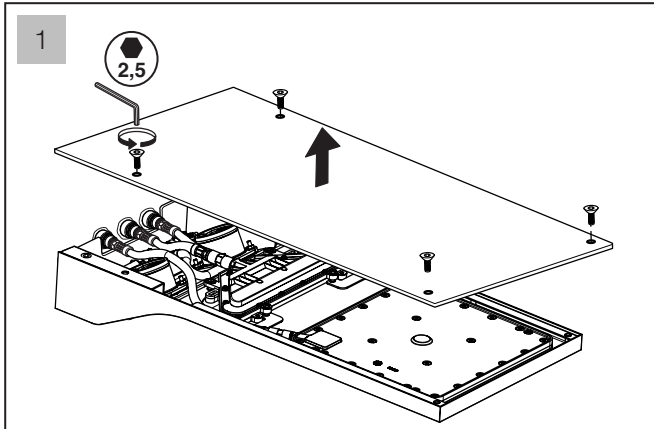

Spring MCRC-590/270

Wall-Mounted Shower Head

aquatica®

Function : Form : Fashion

CLEANING TIPS