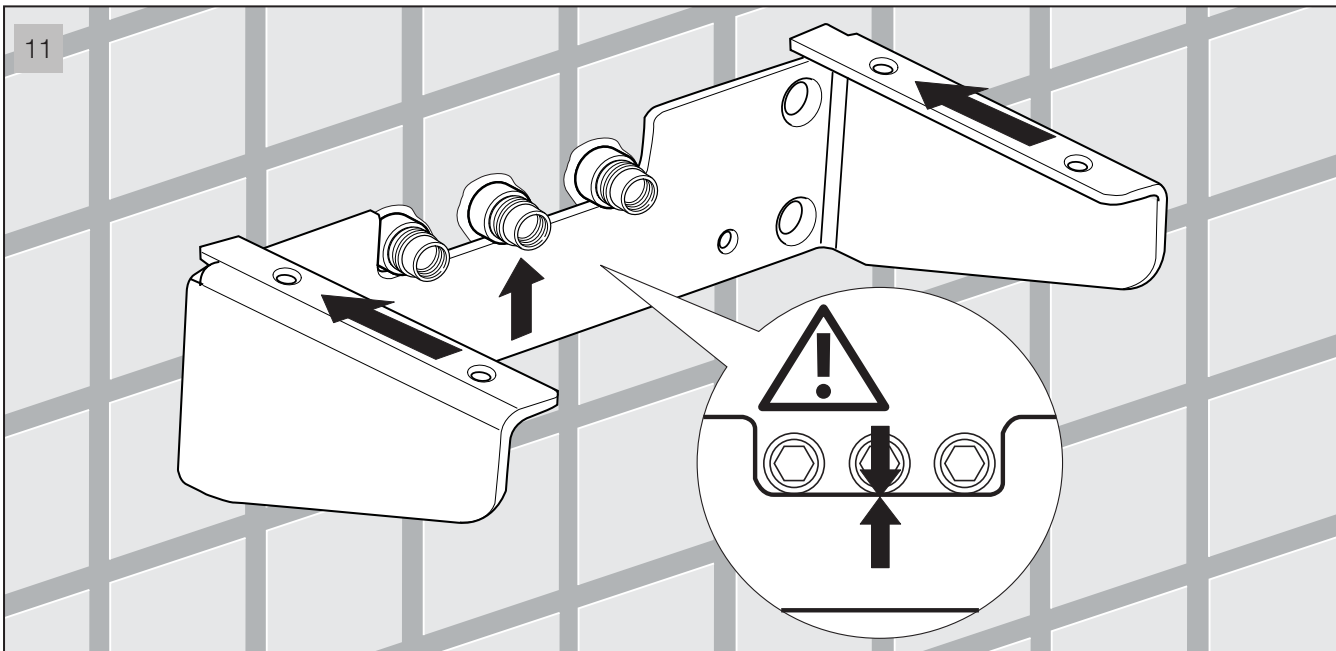

aquatica®

Function : Form : Fashion

Spring MCRC-590/270

Wall-Mounted Shower Head

Installation & Care Manual

INTERNATIONAL

Spring MCRC-590-270

Wall-Mounted Shower Head

Function : Form : Fashion

MEASUREMENTS: mm

aquatica®

Function : Form : Fashion

Spring MCRC-590/270

Wall-Mounted Shower Head

INSTALLATION SEQUENCE continued

Spring MCRC-590/270

Wall-Mounted Shower Head

INSTALLATION SEQUENCE continued

aquatica®

Function : Form : Fashion

aquatica®

Function : Form : Fashion

Spring MCRC-590/270

Wall-Mounted Shower Head