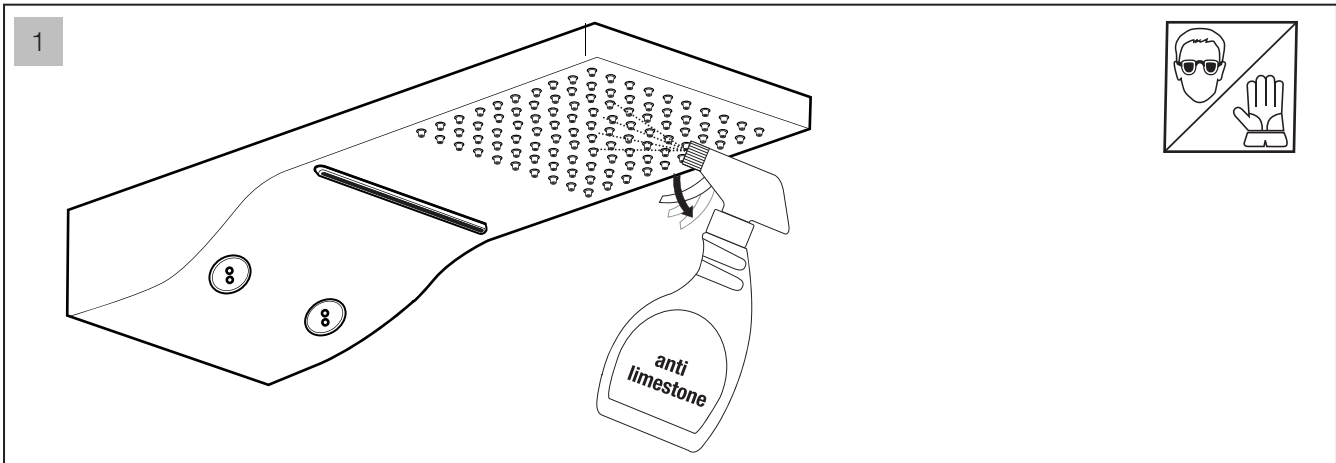

Spring MCRC-590/270

Wall-Mounted Shower Head

aquatica®

Function : Form : Fashion

CLEANING TIPS

aquatica®

Function : Form : Fashion