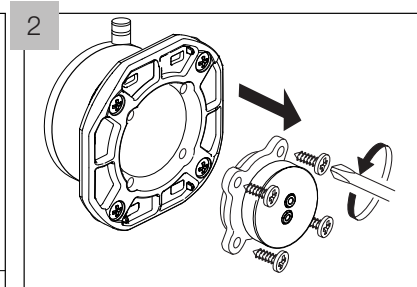

Spring MCRC-590/270

Wall-Mounted Shower Head

aquatica®

Function : Form : Fashion

CLEANING TIPS