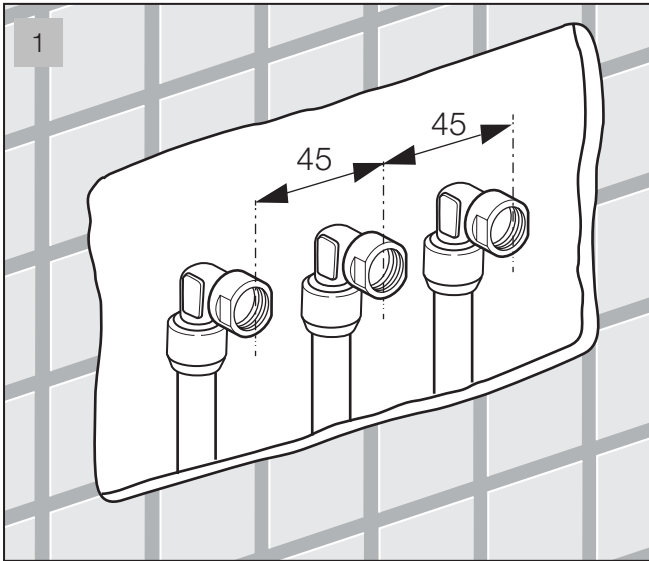

aquatica®

Function : Form : Fashion

Spring MCRC-590/270

Wall-Mounted Shower Head

Installation & Care Manual

INTERNATIONAL

Spring MCRC-590-270

Wall-Mounted Shower Head

Max: 70°C

Best: 38°C / 40°C

Waterflow:

Min: 15 litres/minute

Spring MCRC-590/270

Wall-Mounted Shower Head

INSTALLATION SEQUENCE

aquatica®

Function : Form : Fashion

MEASUREMENTS: mm

aquatica®

Function : Form : Fashion

Spring MCRC-590/270

Wall-Mounted Shower Head

INSTALLATION SEQUENCE continued

Spring MCRC-590/270

Wall-Mounted Shower Head

INSTALLATION SEQUENCE continued

aquatica®

Function : Form : Fashion

aquatica®

Function : Form : Fashion

Spring MCRC-590/270

Wall-Mounted Shower Head